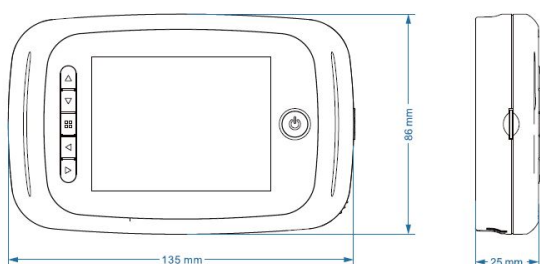

PRODUCT SHEET

Description:

Digital Door Viewer "Snap", ø14 -26mm, White LCD Screen 40-70mm Door Thickness, 3,5 FTF LCD Screen, 0,3" Mega Pixel, CMOS Sensor, Viewe Angle 110DG, W/Video & Picture Recorder, On 2G FTF Card, Door Beel & Infared Camera, No Batteries,, 4xAA Bateries to be used

Item number:

22.04.601-0

Units	Box	Carton	HS Code	Barcode
Pcs.	1	30	8302411000	 5704866106702

SISO A/S
Mileparken 11
DK-2740 Skovlunde
Denmark
VAT: DK 24786013

Phone +45 45 830 900
www.siso.dk
siso@siso.dk

Danske Bank
Nytorv Branch
Copenhagen
SWIFT: DABADKKK

Account no.
4180 3112 112936
IBAN Account
DK7230003112112936