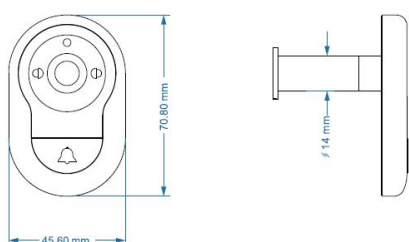

PRODUCT SHEET

Description:

Digital Door Viewer "Snap", ø14 -26mm, White LCD Screen 40-70mm Door Thickness, 3,5 FTF LCD Screen, 0,3" Mega Pixel, CMOS Sensor, Viewe Angle 110DG, W/Video & Picture Recorder, On 2G FTF Card, Door Beel & Infared Camera, No Batteries,, 4xAA Bateries to be used

Item number:

22.04.601-0

Units	Box	Carton	HS Code	Barcode
Pcs.	1	30	8302411000	 5704866106702

SISO A/S
Mileparken 11
DK-2740 Skovlunde
Denmark
VAT: DK 24786013

Phone +45 45 830 900
www.siso.dk
siso@siso.dk

Danske Bank
Nytorv Branch
Copenhagen
SWIFT: DABADKKK

Account no.
4180 3112 112936
IBAN Account
DK7230003112112936